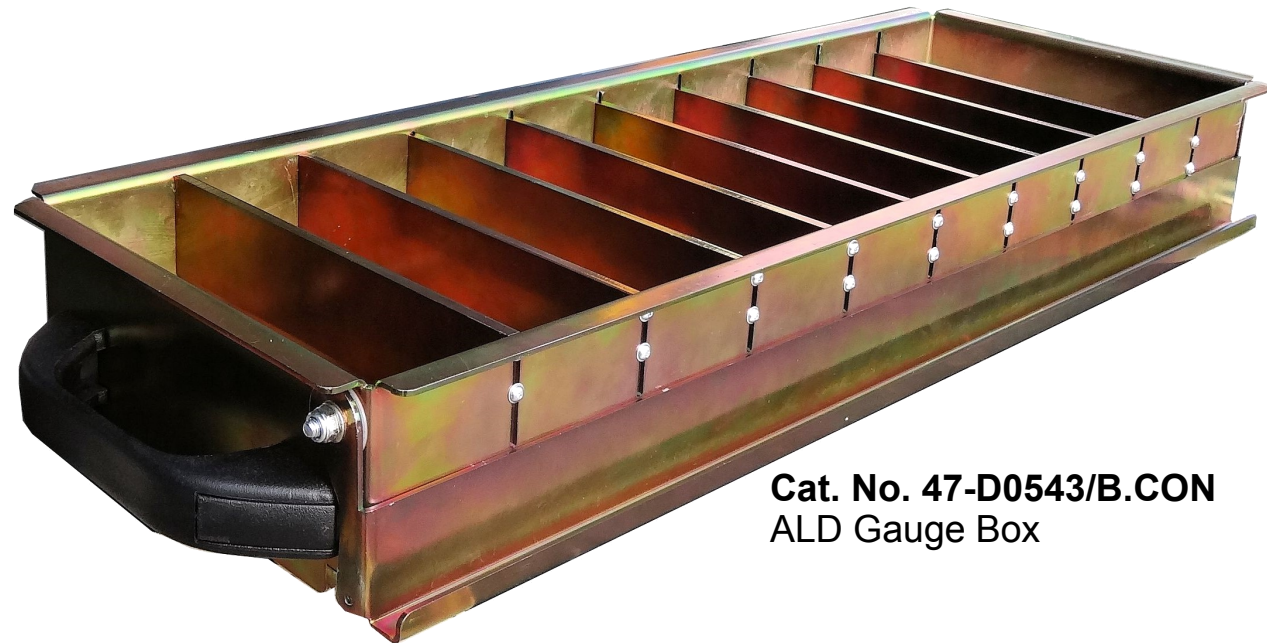

ALD Setting Wedges

Cat. No. 47-D0543/B.CON
ALD Gauge Box

ALD Adjustable Gauge Box